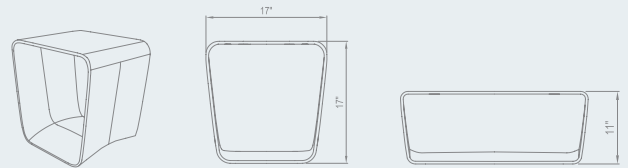

## ecal stool + table

material fiber-cement/concrete  
stool 17" x 13" x 17" | 18 lb.  
table 28" x 19" x 11" | 33 lb.  
colors anthracite | gray | white | custom