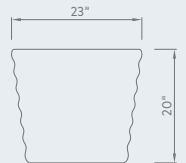

maia planter

- material fiber-cement/concrete
- sizes 14" x 12" | 13 lb. | 5 gal.
18" x 16" | 26 lb. | 13 gal.
23" x 20" | 33 lb. | 25 gal.
- colors anthracite | gray | white | custom