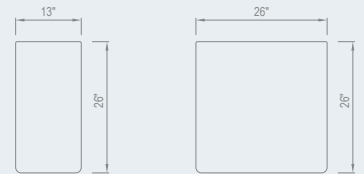

tower planter

- material fiber-cement/concrete
- sizes 13" x 13" x 26" | 26 lb. | 15 gal.
26" x 13" x 26" | 45 lb. | 30 gal.
- colors anthracite | gray | white | custom