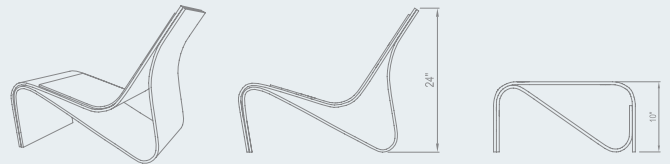

sponneck chair + table

material fiber-cement/concrete
chair 31" x 20" x 24" | 62 lb.
table 20" x 20" x 10" | 46 lb.
colors gray | custom

felt cover colors

- anthracite
- anthracite/red
- red
- lemongrass