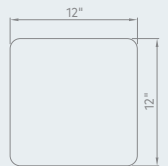

trash cube

material fiber-cement/concrete
size 12" x 12" x 14"
weight 100 lb.
colors gray | custom