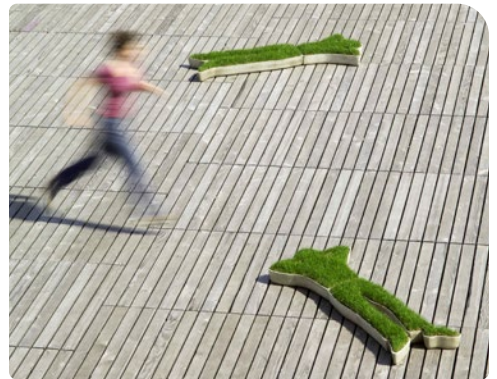

green-form

relax planter

material fiber-cement/concrete
size 74" x 30" x 5"
weight 45 lb.
colors anthracite | gray | white | custom