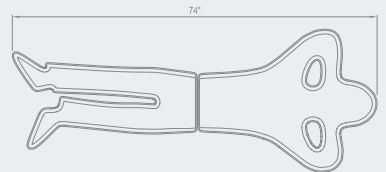

green-form

relax planter

material fiber-cement/concrete
size 74" x 30" x 5"
weight 45 lb.
colors anthracite | gray | white | custom