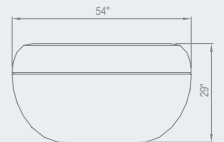

aladin planter

material	fiber-cement/concrete
sizes	44" x 23" 165 lb. 105 gal. 54" x 29" 276 lb. 182 gal. 66" x 34" 320 lb. 317 gal.
colors	anthracite gray white custom

Note: This planter consists of two pieces